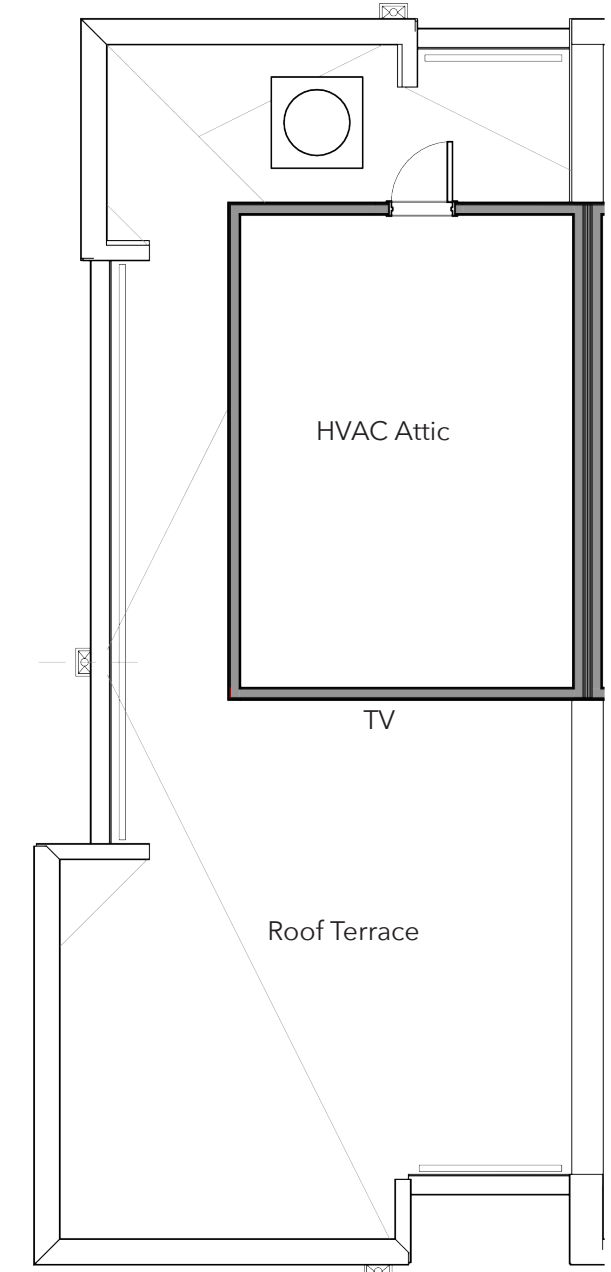

First Level

Main Level

Third Level

Rooftop Terrace

The Camden 2 - End | 1,343 SF