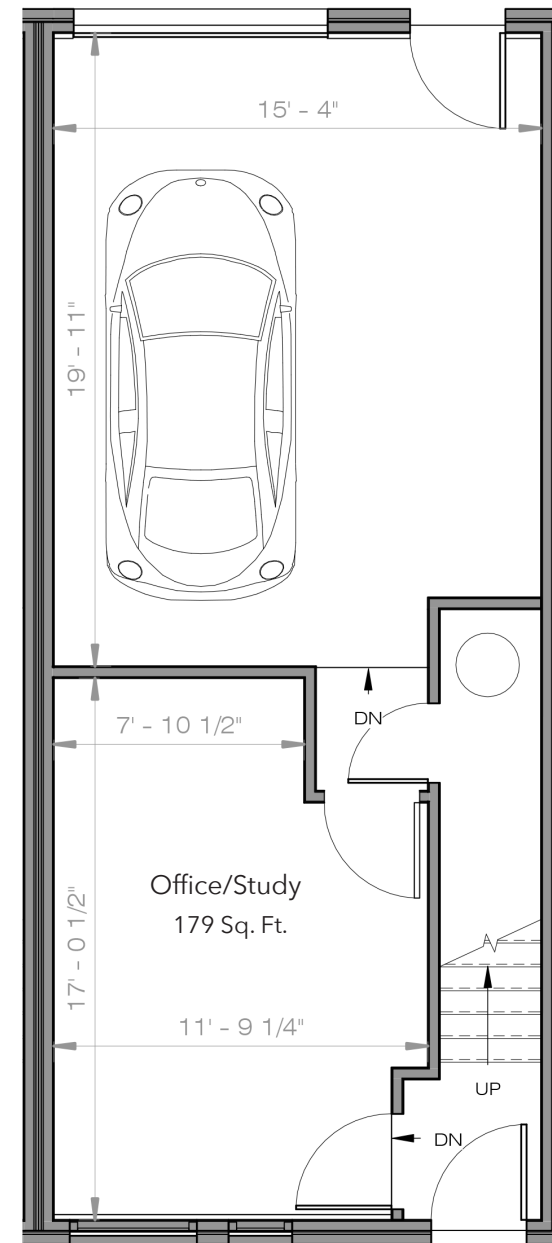

First Level

Main Level

Third Level

Rooftop Terrace

The Camden 2 - End | 1,343 SF