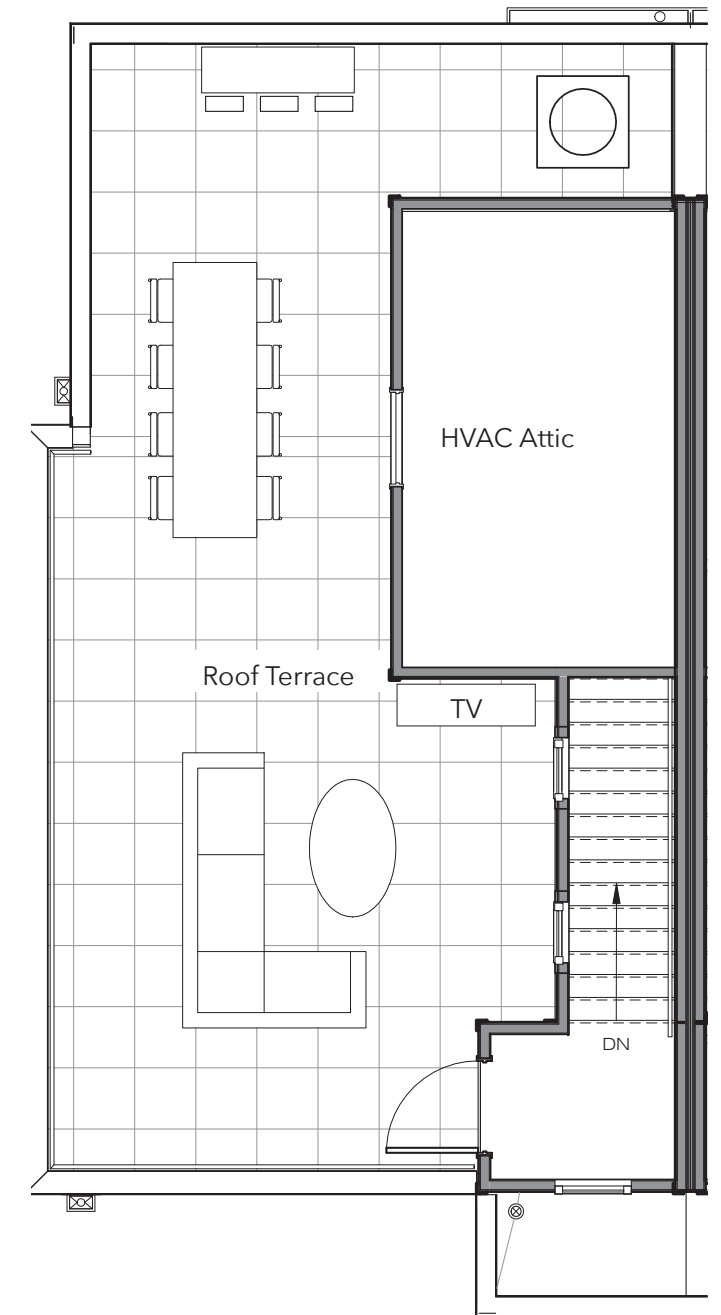

First Level

Main Level

Third Level

Rooftop Terrace

The Atherton- End | 2,103 SF