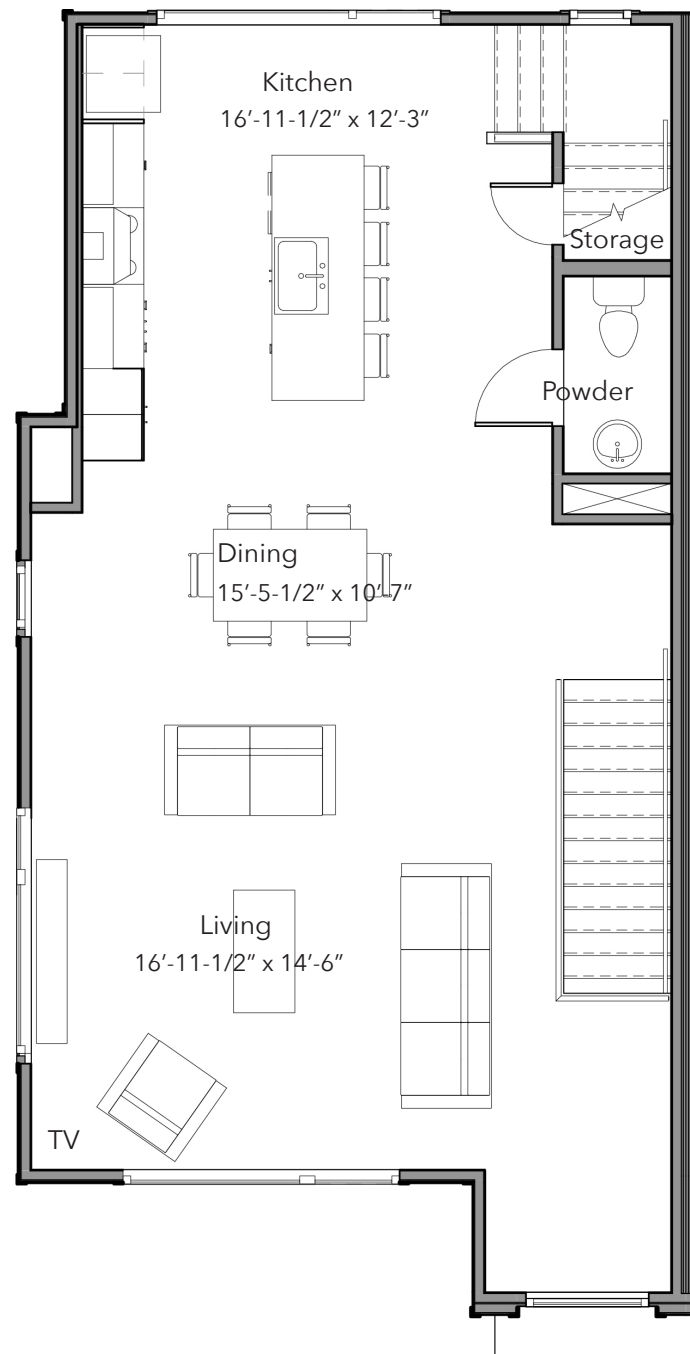

First Level

Main Level

Third Level

Rooftop Terrace

The Atherton- End | 2,103 SF