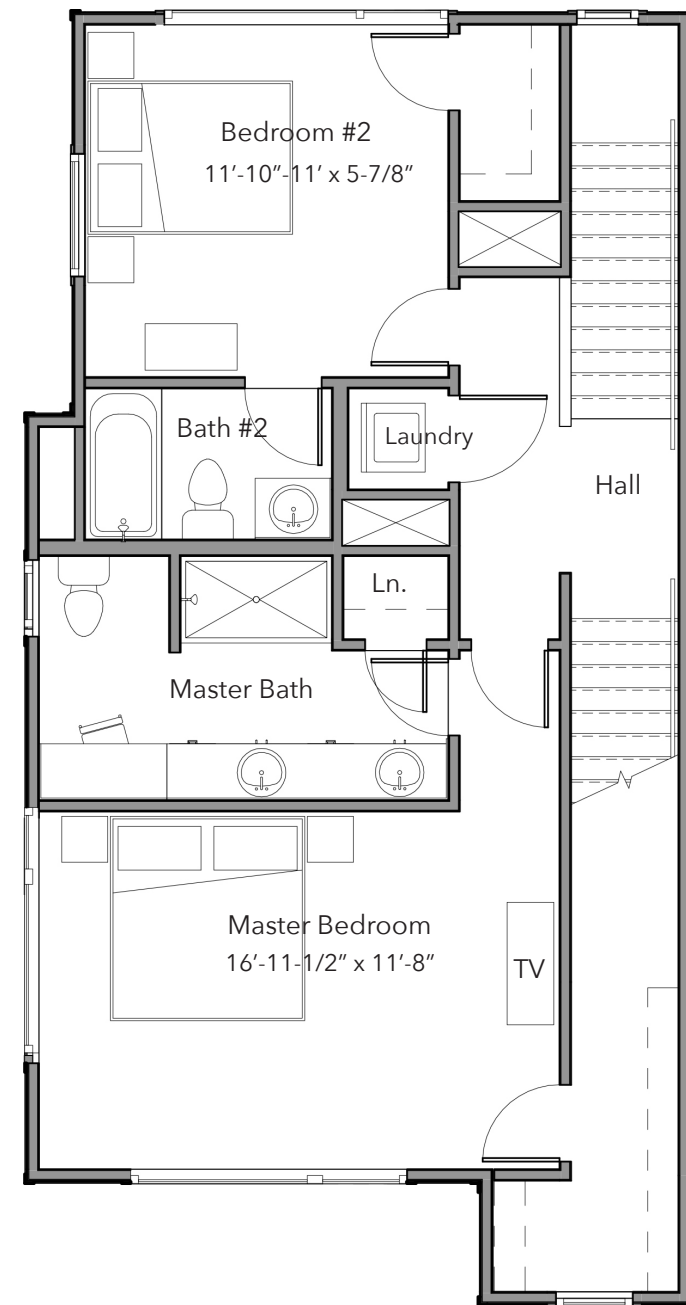

First Level

Main Level

Third Level

Rooftop Terrace

The Atherton- End | 2,103 SF