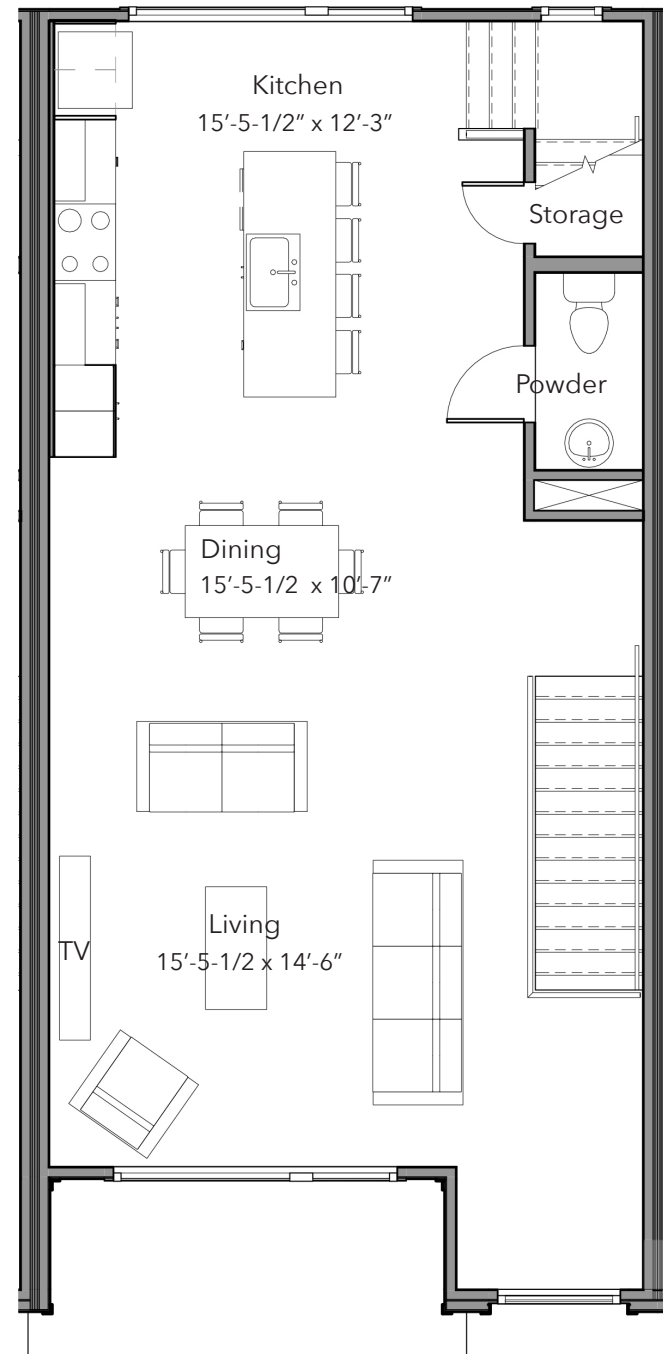

First Level

Main Level

Third Level

Rooftop Terrace

The Atherton | 2,039 SF