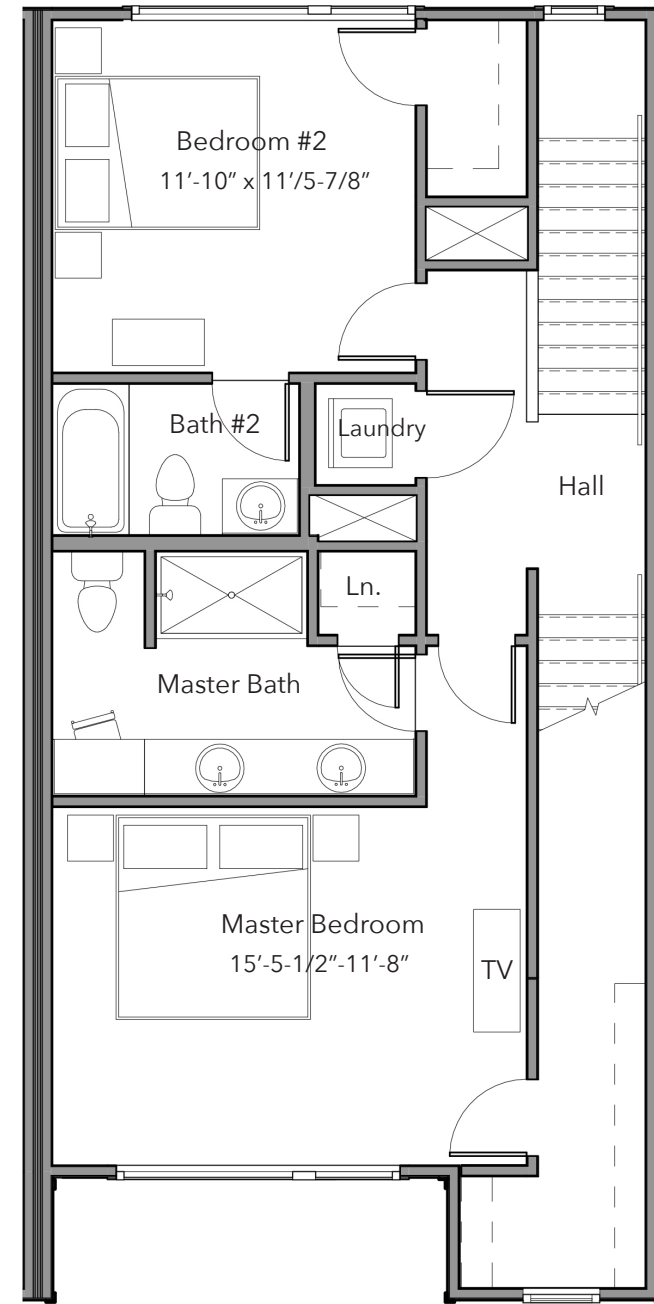

First Level

Main Level

Third Level

Rooftop Terrace

The Atherton | 2,039 SF